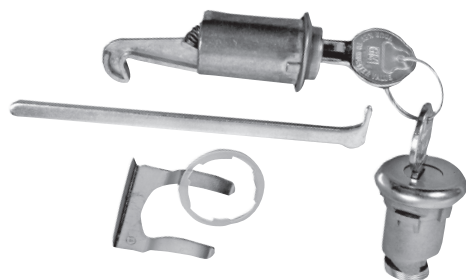

122A

1967-68 Original, Pear Head Key