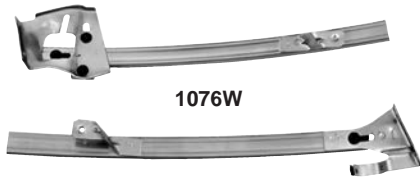

FIREBIRD & TRANS AM

Doors & Hardware

1076W

1970-81 Window Rear Guides, RH, 2 Pcs.

1076X

1970-81 Window Rear Guides, LH, 2 Pcs.