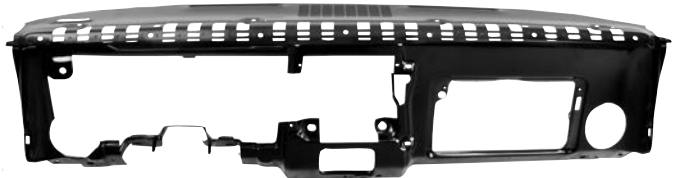

1068EG
1969 Complete Dash Panel