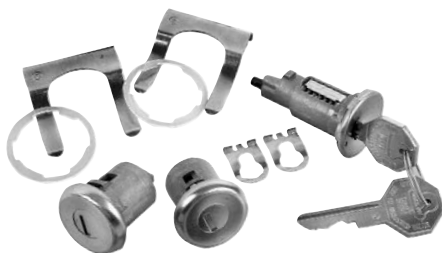

104A
1967 Original, Octagon Head Key & Lock Kit

105
1968 Later, Square Head Key & Lock Kit

105A
1968 Original, Octagon Head Key & Lock Kit

Glove Box Locks

CL-955
1967-74 Lock Key-less Glove, Console, Storage