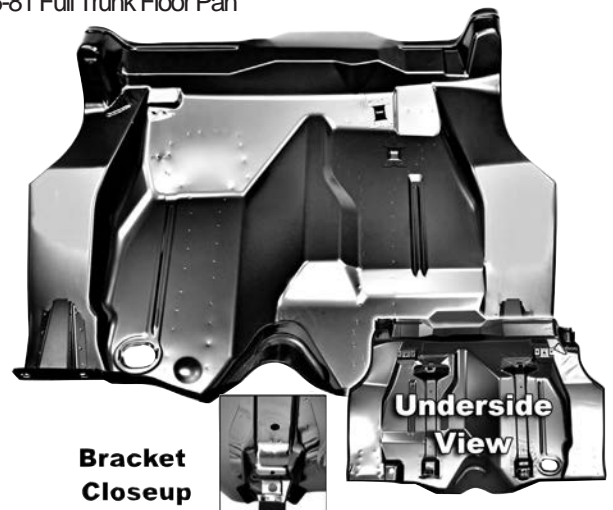

1046Y

1975-81 Full Trunk Floor Pan