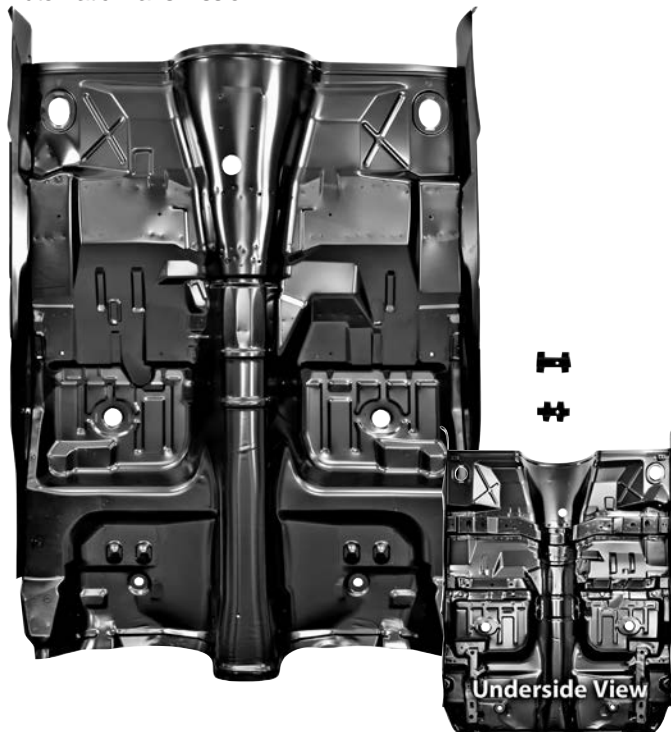

FIREBIRD & TRANS AM

Floor Pans & Components

1046UA

1975-81 Floor Pan w/ Braces & Inner Rocker Panels, 4-Speed

1046T

1975-81 Floor Pan w/ Braces, Automatic Transmission

1046TA

1975-81 Floor Pan w/ Braces & Inner Rocker Panels, Automatic Transmission