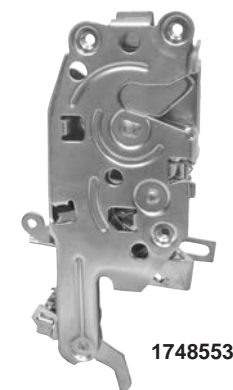

1748553
1970-81 Door Latch, RH
1748554
1970-81 Door Latch, LH