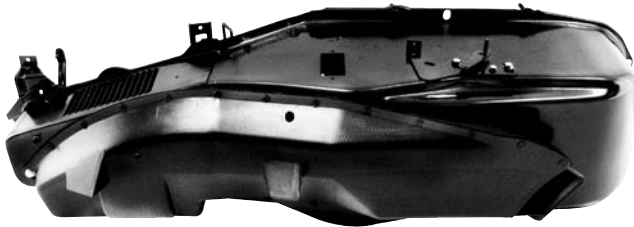

Heating/Cooling Components

1041S

1967 Heater Core, w/o A/C