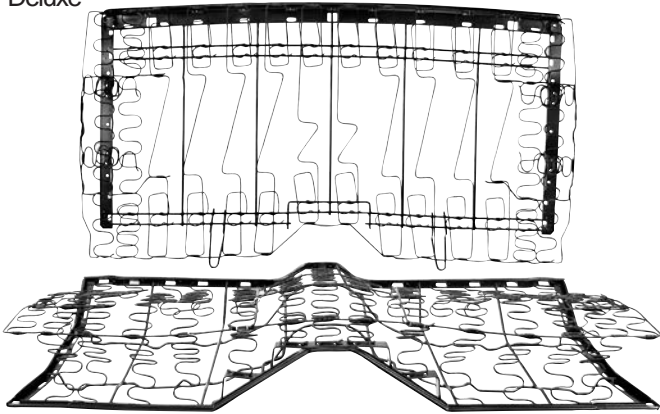

FIREBIRD & TRANS AM

Seats & Components

1052H

1967-69 Rear Seat Spring / Frame Set, Convertible / Coupe Deluxe