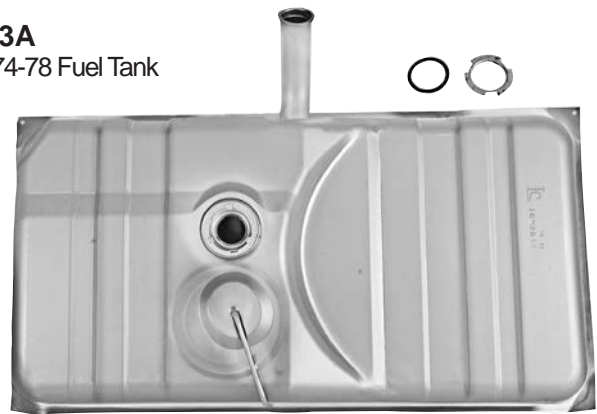

T13A
1974-78 Fuel Tank