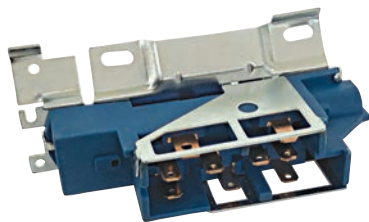

GF1086 NEW

1969-83 Ignition Switch w/ Tilt