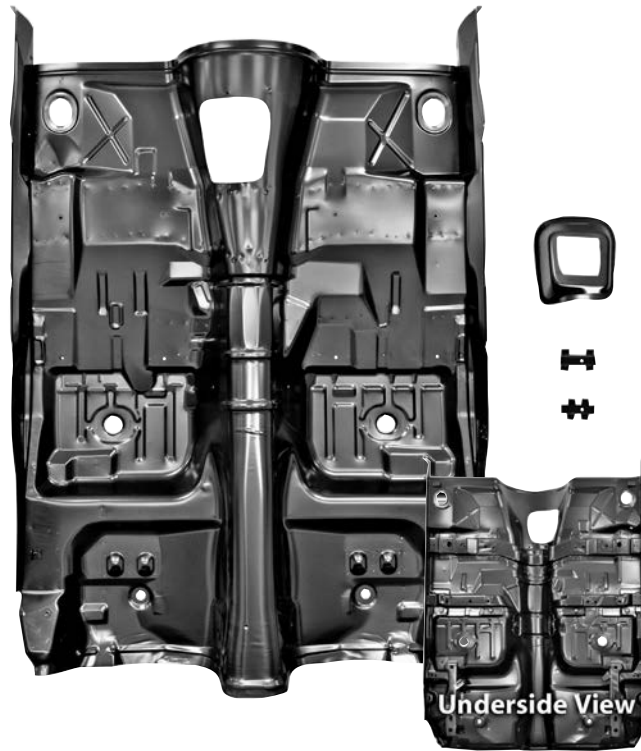

FIREBIRD & TRANS AM

Floor Pans & Components

1046UA

1975-81 Floor Pan w/ Braces & Inner Rocker Panels, 4-Speed