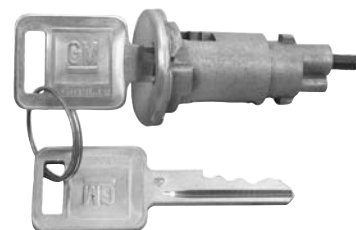

1967 Later, Square Head Key

100A

1967 Original, Octagonal Head Key

101

1968 Later, Square Head Key

FIREBIRD & TRANS AM

Ignition Locks

101A