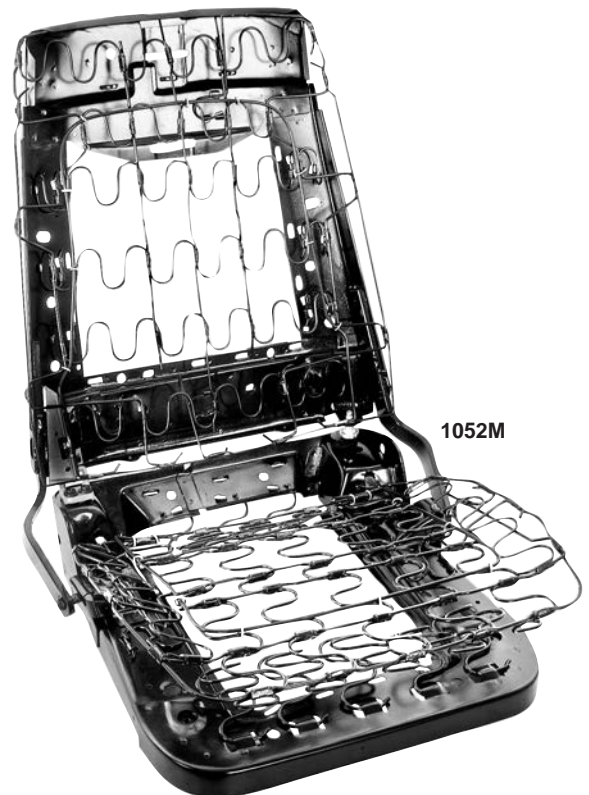

1052N

1967-68 Seat Frame Assembly, LH