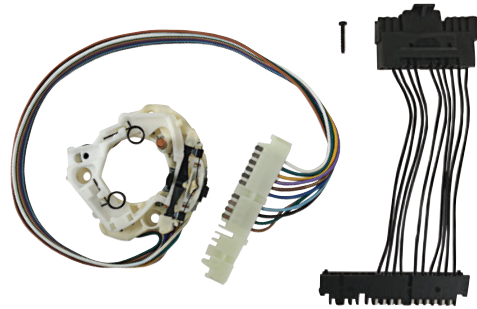

1969-83 Ignition Switch w/o Tilt

GF1086 NEW

1969-83 Ignition Switch w/ Tilt

GMI311 NEW

1969-76 Turn Signal Switch w/o Corner Lamp

LMF1208 NEW

1993-02 Turn Signal Switch

Disc Brake Plates