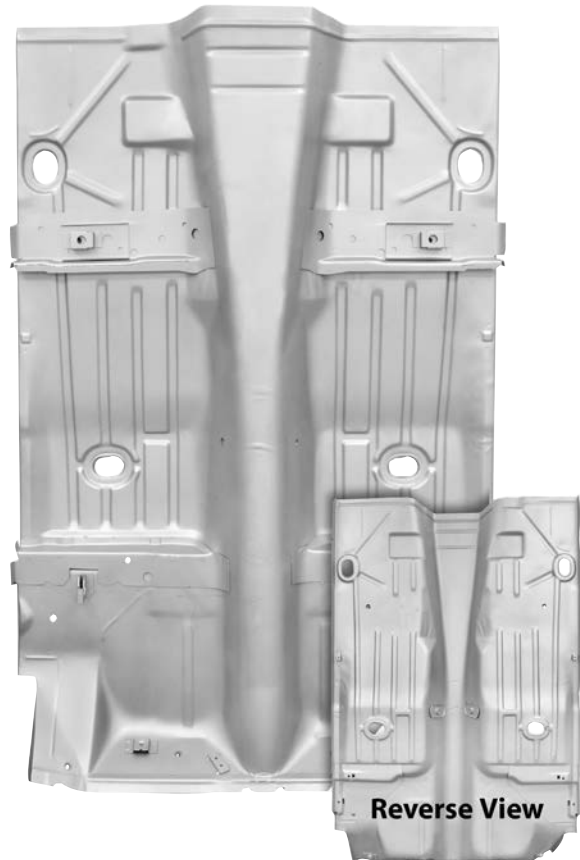

1046AXWT

1968-69 Complete Floor Pan, Cut-Out for 6" Wide Inner Wheelhouse, Weld Through Primer