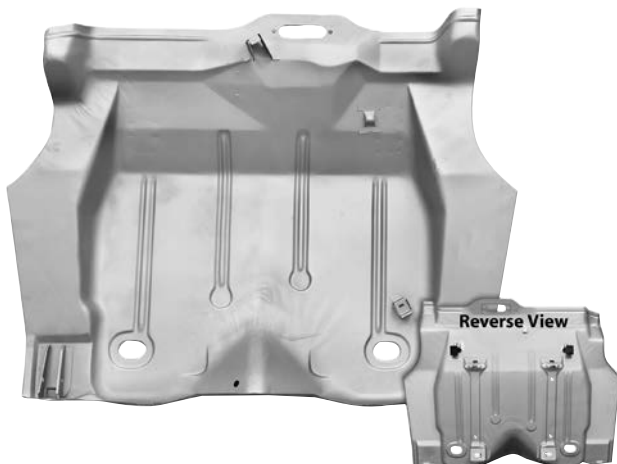

1048ZWT

1970-73 Full Trunk Floor Pan, Weld-Through Primer