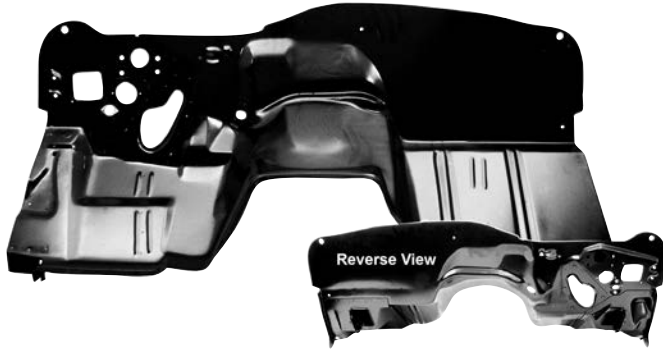

Truck Freight Only

FIREBIRD & TRANS AM

Firewalls & Components

1046H

1968-69 Firewall Heater Delete

Truck Freight Only

1046RJ

1978-81 Firewall, Heater