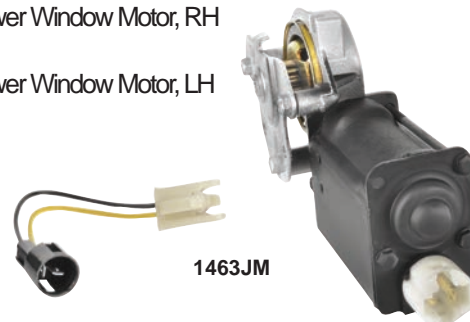

1748553
1970-81 Door Latch, RH
1748554
1970-81 Door Latch, LH

7651903
1967 Window Regulator, Deluxe, RH
7651904
1967 Window Regulator, Deluxe, LH

7726801
1968-69 Window Regulator, Deluxe, RH
7726802
1968-69 Window Regulator, Deluxe, LH

7660238
1967-69 Quarter Window Regulator, RH
7660239
1967-69 Quarter Window Regulator, LH

1463JM
1967-68 Power Window Motor, RH
1463KM
1967-68 Power Window Motor, LH

FIREBIRD & TRANS AM

Doors & Hardware

1076W