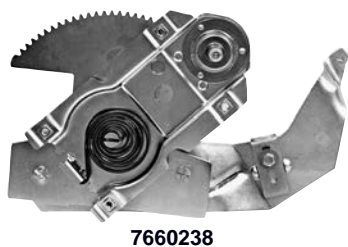

7660238
1967-69 Quarter Window Regulator, RH
7660239
1967-69 Quarter Window Regulator, LH