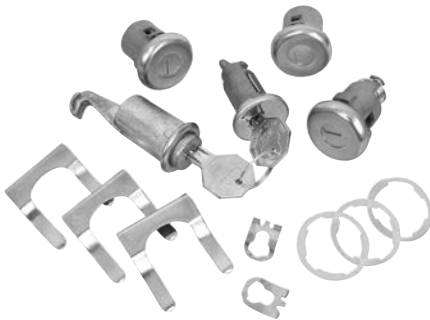

Ign., Door, Glove, Trunk Kits

288

1967 Original, Octagonal Head Key