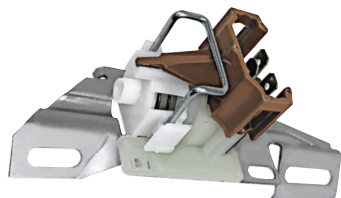

1010U
1967-81 Horn Set w/ Universal Brackets, 6 Pcs.

7033244
1967-69 Cigarette Lighter

FIREBIRD & TRANS AM

Interior Electrical

GME59A NEW
1969-71 Horn Relay

GME59B NEW
1972-74 Horn Relay

PYU79 NEW
1982-02 Headlamp Dimmer Switch