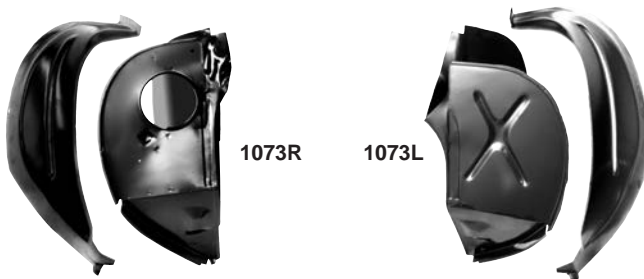

Cowl Panels

1073R
1967-69 Cowl Shoulder Assembly (2 Pcs.), RH

1073L
1967-69 Cowl Shoulder Assembly (2 Pcs.), LH