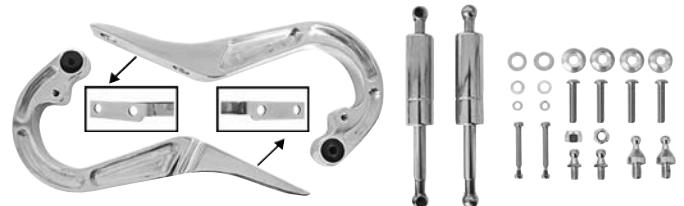

BH60 NEW
1967-69 Billet Trunk Hinge, Pair