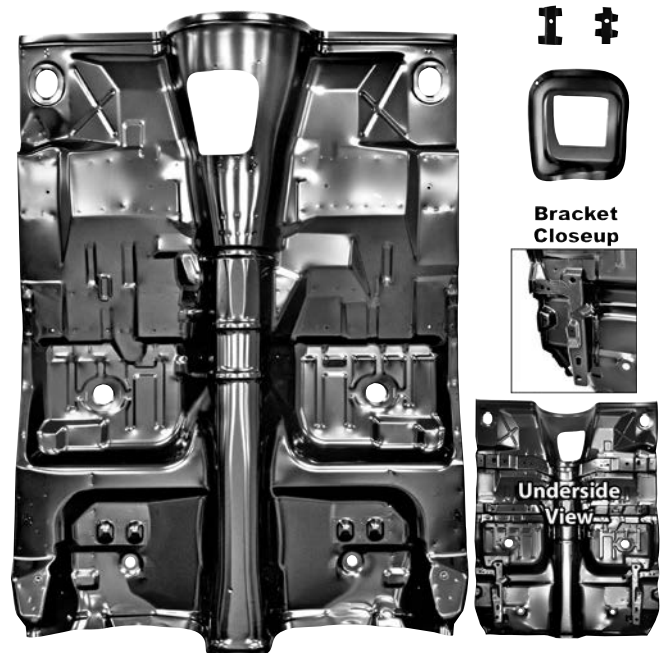

1046U

1975-81 Floor Pan w/ Braces, Manual Transmission