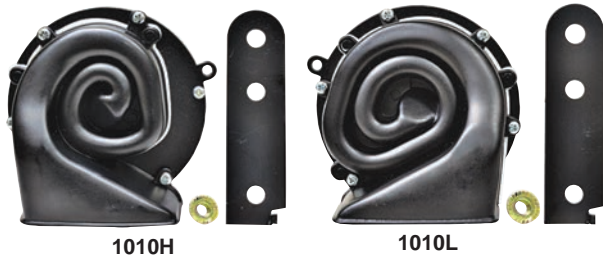

FIREBIRD & TRANS AM

Interior Electrical

1010H
1967-69 Horn, High

1010L
1967-69 Horn, Low