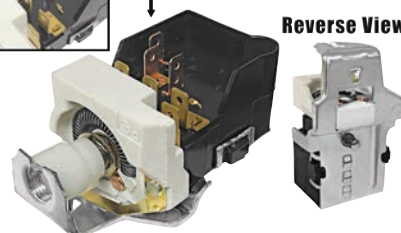

Reverse View