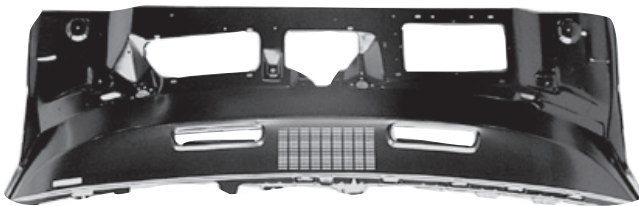

1071A
1970-81 Cowl Vent Grille

1069E
1967-69 Hood Cowl Vent Grille, EDP Coating

Dash Panels & Components

1028
1968-69 Dash Pad Dog Leg Clips

1071
1970-81 Hood Cowl Vent Grille

3856472
1967-68 A/C Vent Ball,
1967 w/AC, All 1968 Astro-Vent