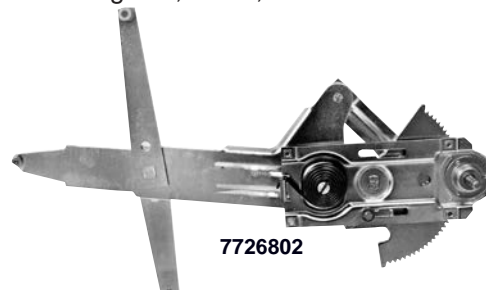

7726801
1968-69 Window Regulator, Deluxe, RH
7726802
1968-69 Window Regulator, Deluxe, LH