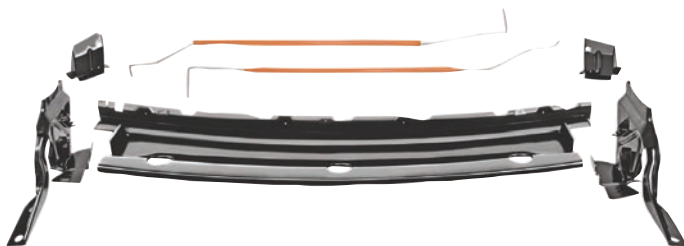

1067X
1967-69 Torsion Bar Chassis