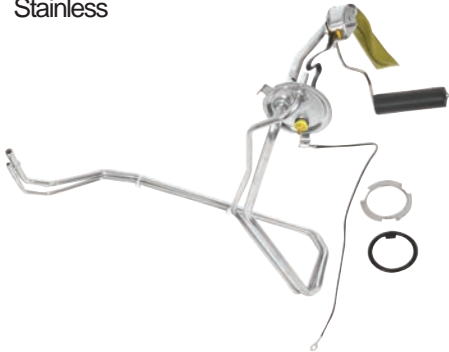

T18E
1977-80 Fuel Sending Unit, 3/8" & 1/4" Stainless