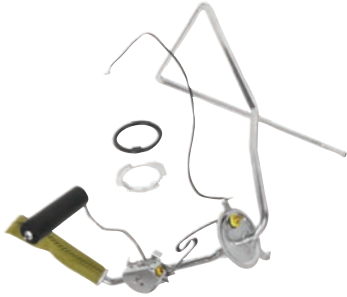

FIREBIRD & TRANS AM

Fuel Sending Units

T18C
1974-75 Fuel Sending Unit, 3/8" Stainless