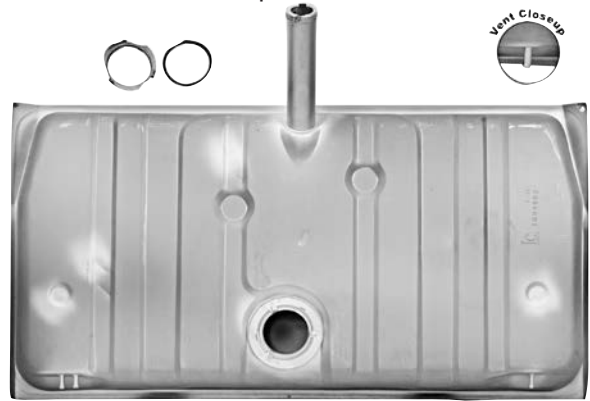

T13
1971-73 Fuel Tank w/ Vent Pipe