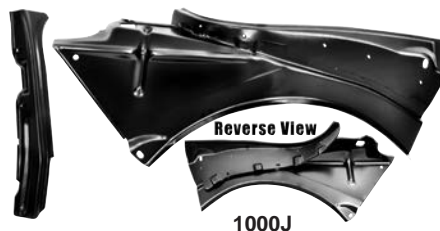

1066KM

1979-81 Quarter Filler Panel (at Lamp), LH

1000J

1967-68 Quarter Panel Inner Bracket RH, Convertible

1000K

1967-68 Quarter Panel Inner Bracket LH, Convertible

1000R

1969 Quarter Panel Inner Bracket RH, Convertible