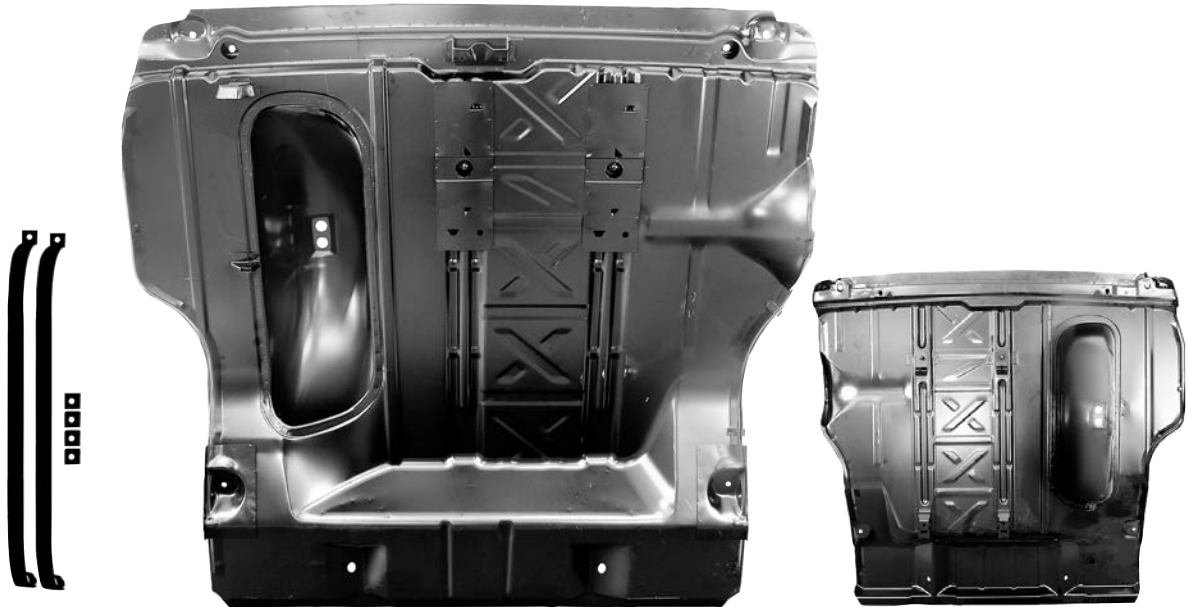

## Trunk Pans & Components

**4560**

1955-57 Complete Trunk Pan w/ Spare Tire Cut-Out (Hard Top / Sedan)

**Underside View**

**4561**

1955-57 Complete Trunk Pan w/ Spare Tire Cut-Out (Convertible)

**Underside View**