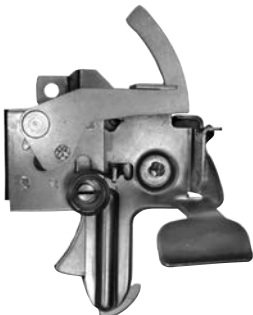

## Battery Trays & Clamps

**1100K**

1940-54 Battery Clamp

**M1721K**

1949-58 Battery Clamp Bolts

**1100E**

1955-57 Battery Hold Down

**M1721B**

## Control Arms

**4035**

1955-57 Control Arm Upper (Tubular)

**Reverse View**

**4036**

1955-57 Control Arm Lower (Tubular)

**Reverse View**

## Hood Latch

**4012**  
1955 Hood Latch

**4012A**  
1956 Hood Latch

**4013**  
1957 Hood Latch