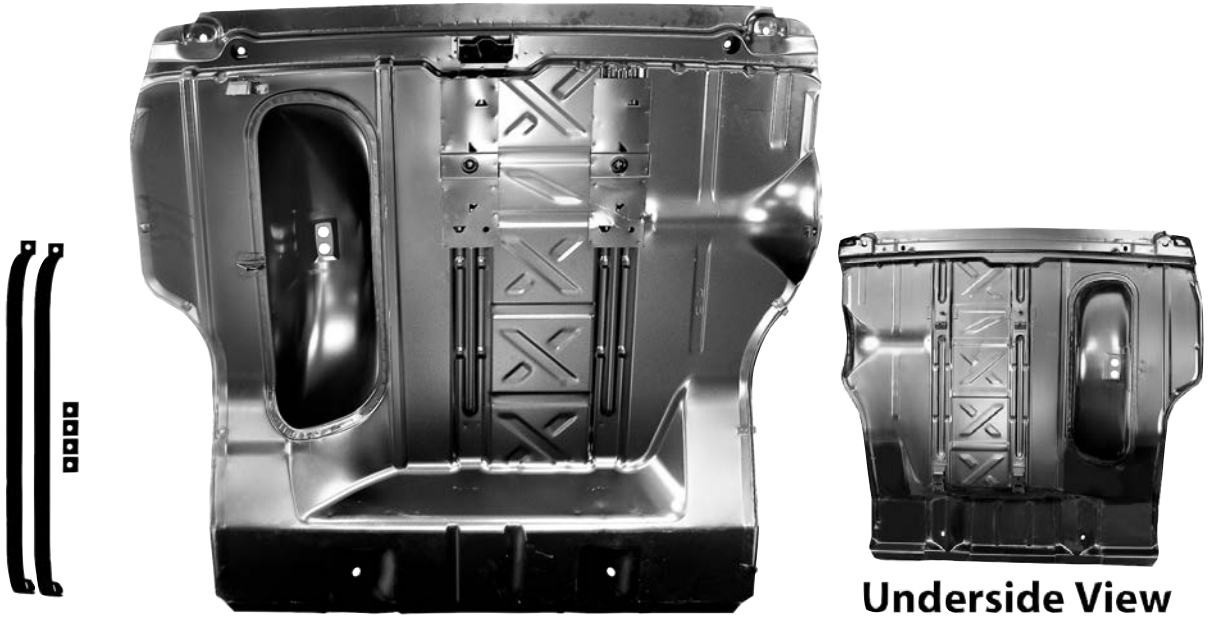

Trunk Pans & Components

4560

1955-57 Complete Trunk Pan w/ Spare Tire Cut-Out (Hard Top / Sedan)

Underside View

4561

1955-57 Complete Trunk Pan w/ Spare Tire Cut-Out (Convertible)