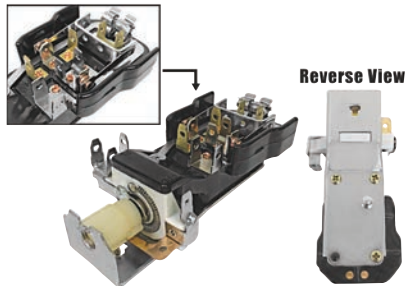

**M1013C**  
1957-63 Headlamp Switch

**LH06**  
1957-60 Headlamp Dimmer Switch

**LH08**  
1955 Turn Signal Switch

**LH09**  
1956 Turn Signal Switch

## Interior Electrical

**M1013A**  
1955-56 Headlamp Switch,  
Original Design

**LH230 NEW**  
1955-56 Headlight Switch

**LH09A**  
1957-58 Turn Signal Switch

**L230**  
1955-56 Headlamp Switch, 12 Volt

**LH02**  
1955-56 Ignition Switch