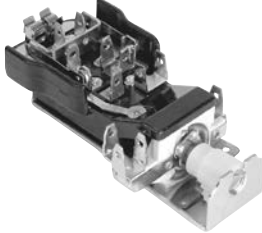

Interior Electrical

M1013A
1955-56 Headlamp Switch,
Original Design