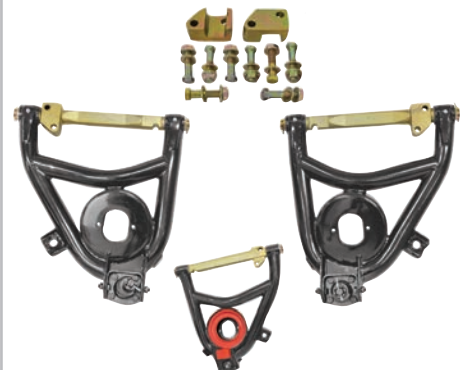

## Battery Trays & Clamps

**1100K**

1940-54 Battery Clamp

**M1721K**

1949-58 Battery Clamp Bolts

**1100E**

1955-57 Battery Hold Down

**M1721B**

1949-54 Battery Tray

**M1721C**

1955-56 Battery Tray

**M1721D**

1957 Battery Tray

## Control Arms

**4035**

1955-57 Control Arm Upper (Tubular)

**Reverse View**

**4036**

1955-57 Control Arm Lower (Tubular)

**Reverse View**

## Hood Latch

**4012**  
1955 Hood Latch

**4012A**  
1956 Hood Latch

**4013**  
1957 Hood Latch