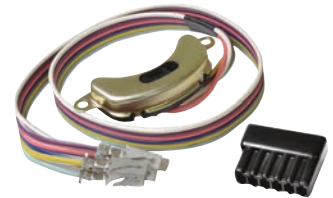

**M1013C**  
1957-63 Headlamp Switch

**LH06**  
1957-60 Headlamp Dimmer Switch

**LH08**  
1955 Turn Signal Switch

**LH09**  
1956 Turn Signal Switch

## Interior Electrical

**M1013A**  
1955-56 Headlamp Switch,  
Original Design

**LH230 NEW**  
1955-56 Headlight Switch

**LH09A**  
1957-58 Turn Signal Switch

**L230**  
1955-56 Headlamp Switch, 12 Volt

**LH02**  
1955-56 Ignition Switch