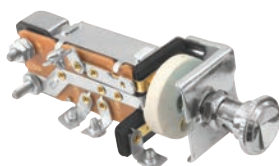

## Interior Electrical

**M1013A**  
1955-56 Headlamp Switch,  
Original Design

**LH230 NEW**  
1955-56 Headlight Switch

**LH09A**  
1957-58 Turn Signal Switch

**L230**  
1955-56 Headlamp Switch, 12 Volt

**LH02**  
1955-56 Ignition Switch