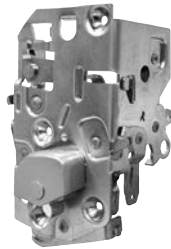

Door Hardware

4020

1955 Door Latch, RH

4021

1955 Door Latch, LH

4021

4022

1956-57 Door Latch, RH

4023

1956-57 Door Latch, LH