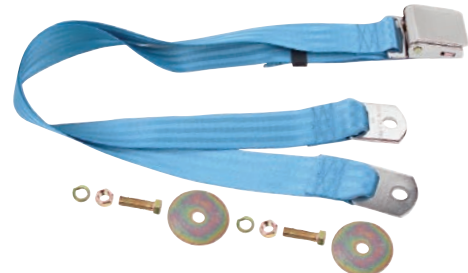

## Seat Belts

**Seat Belts with Push Button:  
6 colors to choose from**

**60 Inch Belts**

SB-N2PB	Seat Belt with Push Button	<b>Black</b>
SB-N2PG	Seat Belt with Push Button	<b>Grey</b>
SB-N2PT	Seat Belt with Push Button	<b>Tan</b>
SB-N2PN	Seat Belt with Push Button	<b>Navy Blue</b>
SB-N2PR	Seat Belt with Push Button	<b>Red</b>
SB-N2PM	Seat Belt with Push Button	<b>Maroon</b>

**Retractable with 12 " Sleeve & 7" Boot**

SB-R2PB	Seat Belt with Push Button	<b>Black</b>
SB-R2PG	Seat Belt with Push Button	<b>Grey</b>
SB-R2PT	Seat Belt with Push Button	<b>Tan</b>
SB-R2PN	Seat Belt with Push Button	<b>Navy Blue</b>
SB-R2PR	Seat Belt with Push Button	<b>Red</b>
SB-R2PM	Seat Belt with Push Button	<b>Maroon</b>

**SB-90BR**

SB-20FLP	20" Webbing Chrome Push Buckle Black. (Chevy Pu Bench Seat)	<b>Black</b>
SB-90BR	90 Degree End Bracket	

**Seat Belts with Lift Latch:  
10 colors to choose from**

**60 Inch Belts**

SB-N2LB	Seat Belt with Lift Latch	<b>Black</b>
SB-N2LG	Seat Belt with Lift Latch	<b>Grey</b>
SB-N2LM	Seat Belt with Lift Latch	<b>Maroon</b>
SB-N2LN	Seat Belt with Lift Latch	<b>Navy Blue</b>
SB-N2LR	Seat Belt with Lift Latch	<b>Red</b>
SB-N2LT	Seat Belt with Lift Latch	<b>Tan</b>

**Retractable with 12 " Sleeve & 7" Boot**

SB-R2LB	Seat Belt with Lift Latch	<b>Black</b>
SB-R2LG	Seat Belt with Lift Latch	<b>Grey</b>
SB-R2LM	Seat Belt with Lift Latch	<b>Maroon</b>
SB-R2LN	Seat Belt with Lift Latch	<b>Navy Blue</b>
SB-R2LR	Seat Belt with Lift Latch	<b>Red</b>
SB-R2LT	Seat Belt with Lift Latch	<b>Tan</b>